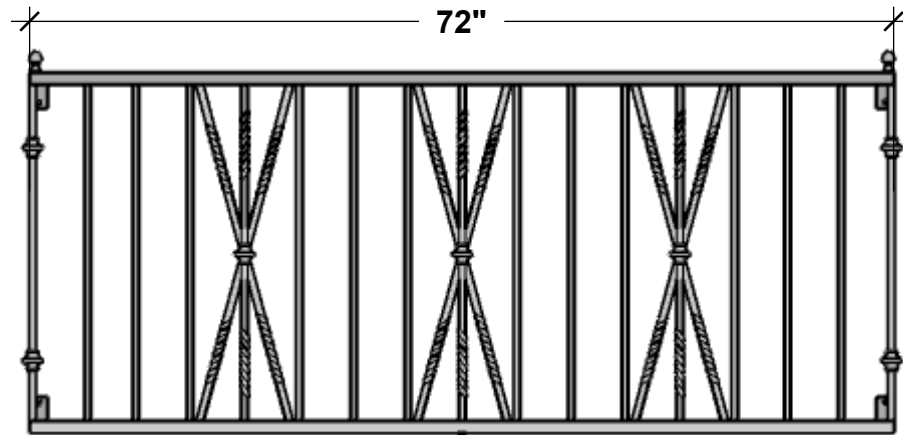

SIZE COMPARISON

GENERAL NOTES	

HOOKS & LATTICE

A CARLSBAD MANUFACTURING COMPANY

1 (800) 896-0978

HooksandLattice.com

PRODUCT DESCRIPTION				SKU				PREPARED FOR		APPROVAL SIGNATURE
BANBURY FAUX BALCONY				716-BAL						
DIMENSIONS	MATERIAL	COLOR / FINISH	REP	DB	DATE	REV	ORDER #	PROJECT / SIDEMARK / IF#	APPROVAL DATE	
			Cressa	RM	10/2024					

PLEASE NOTE: Due to the handmade nature of our products, individual measurements may vary from those listed. The provided dimensions are for reference only

All images are the intellectual property of Hooks and Lattice. Reproduction in any form is strictly prohibitive without the express written permission of Hooks and Lattice. All designs are property of Hooks and Lattice.