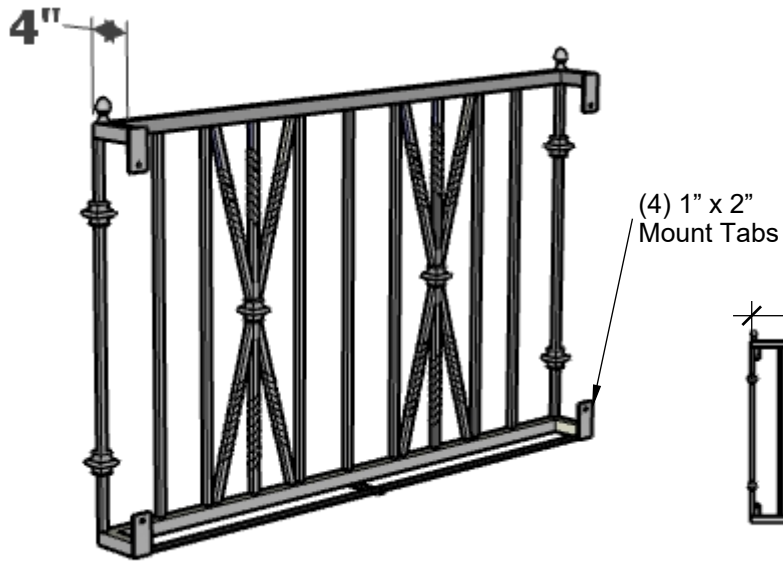

TOP VIEW

SIDE VIEW

PERSPECTIVE VIEW

SIZE COMPARISON

Standard Length Options

36"

48"

60"

72"

Standard Height Options

30"

36"

42"

48"

Color Options

Black Powder Coat