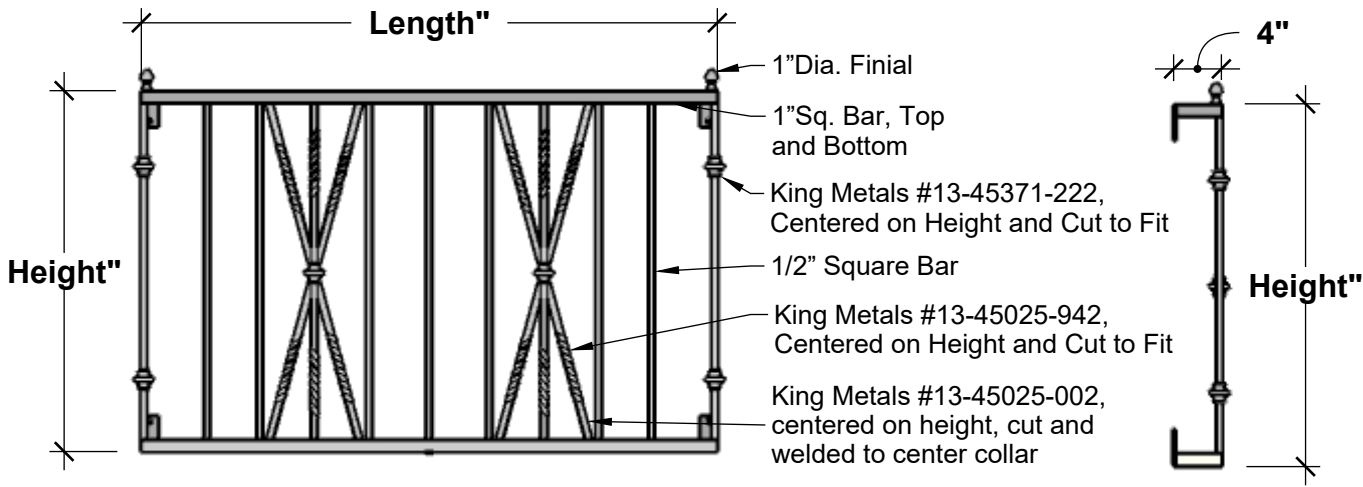

TOP VIEW

SIDE VIEW

PERSPECTIVE VIEW

SIZE COMPARISON

Standard Length Options

36"

48"

60"

72"

Standard Height Options

30"

36"

42"

48"

Color Options

Black Powder Coat