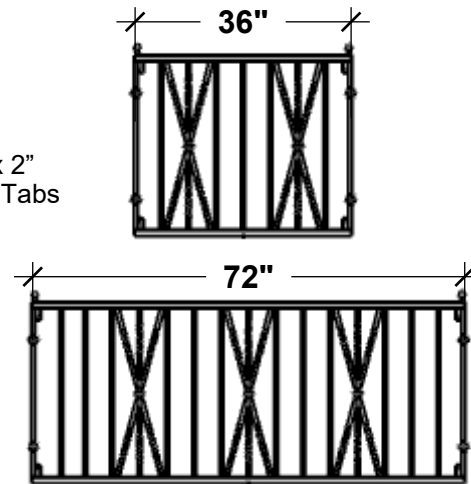

TOP VIEW

SIDE VIEW

PERSPECTIVE VIEW

SIZE COMPARISON

Standard Length Options

36"

48"

60"

72"

Standard Height Options

30"

36"

42"

48"

Color Options

Black Powder Coat