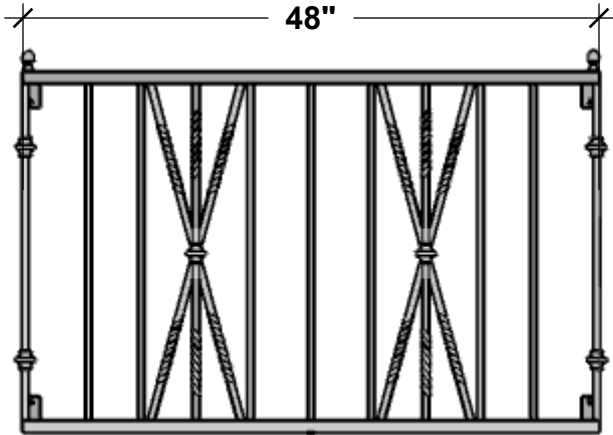

SIZE COMPARISON

GENERAL NOTES	

HOOKS & LATTICE

A CARLSBAD MANUFACTURING COMPANY

1 (800) 896-0978

HooksandLattice.com

PRODUCT DESCRIPTION				SKU				PREPARED FOR		APPROVAL SIGNATURE
BANBURY FAUX BALCONY				716-BAL						
DIMENSIONS	MATERIAL	COLOR / FINISH	REP	DB	DATE	REV	ORDER #	PROJECT / SIDEMARK / IF#	APPROVAL DATE	
			Cressa	RM	10/2024					

PLEASE NOTE: Due to the handmade nature of our products, individual measurements may vary from those listed. The provided dimensions are for reference only

All images are the intellectual property of Hooks and Lattice. Reproduction in any form is strictly prohibitive without the express written permission of Hooks and Lattice. All designs are property of Hooks and Lattice.