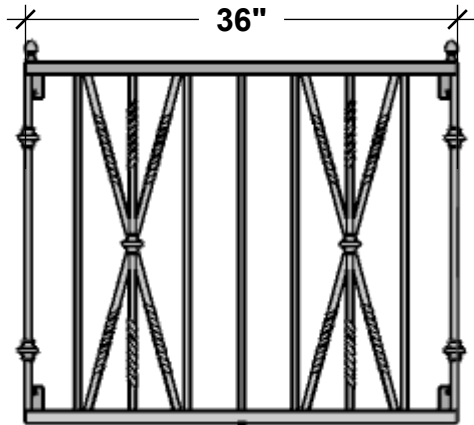

SIZE COMPARISON

GENERAL NOTES	

HOOKS & LATTICE

A CARLSBAD MANUFACTURING COMPANY

1 (800) 896-0978

HooksandLattice.com

PRODUCT DESCRIPTION				SKU				PREPARED FOR		APPROVAL SIGNATURE
BANBURY FAUX BALCONY				716-BAL						
DIMENSIONS	MATERIAL	COLOR / FINISH	REP	DB	DATE	REV	ORDER #	PROJECT / SIDEMARK / IF#	APPROVAL DATE	
			Cressa	RM	10/2024					

PLEASE NOTE: Due to the handmade nature of our products, individual measurements may vary from those listed. The provided dimensions are for reference only

All images are the intellectual property of Hooks and Lattice. Reproduction in any form is strictly prohibitive without the express written permission of Hooks and Lattice. All designs are property of Hooks and Lattice.