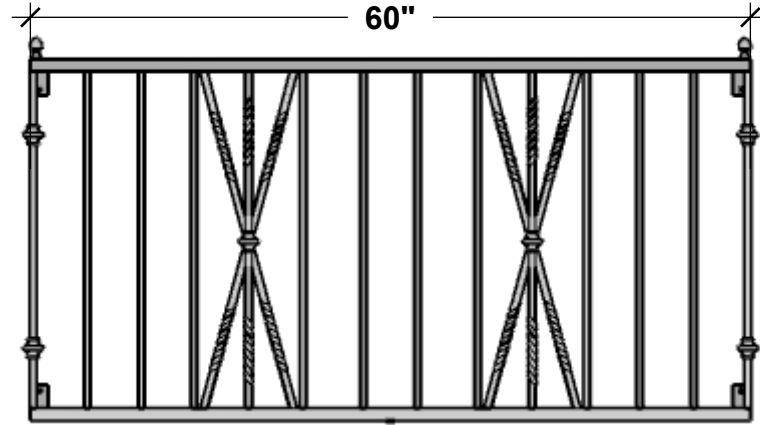

SIZE COMPARISON

GENERAL NOTES	

HOOKS & LATTICE

A CARLSBAD MANUFACTURING COMPANY

1 (800) 896-0978

HooksandLattice.com

PRODUCT DESCRIPTION				SKU				PREPARED FOR		APPROVAL SIGNATURE
BANBURY FAUX BALCONY				716-BAL						
DIMENSIONS	MATERIAL	COLOR / FINISH	REP	DB	DATE	REV	ORDER #	PROJECT / SIDEMARK / IF#	APPROVAL DATE	
			Cressa	RM	10/2024					

PLEASE NOTE: Due to the handmade nature of our products, individual measurements may vary from those listed. The provided dimensions are for reference only

All images are the intellectual property of Hooks and Lattice. Reproduction in any form is strictly prohibitive without the express written permission of Hooks and Lattice. All designs are property of Hooks and Lattice.