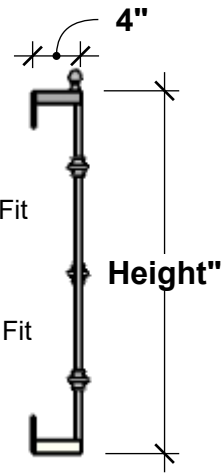

TOP VIEW

SIDE VIEW

PERSPECTIVE VIEW

SIZE COMPARISON

Standard Length Options

36"

48"

60"

72"

Standard Height Options

30"

36"

42"

48"

Color Options

Black Powder Coat