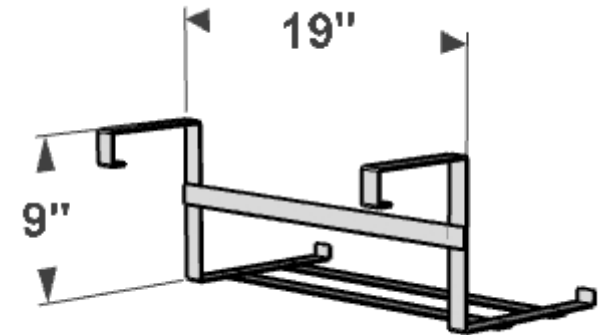

FRONT VIEW

Exterior Dimensions	Interior Dimensions
27"L x 9"W x 10"H	25"L x 7"W x 10"H
36"L x 9"W x 10"H	34"L x 7"W x 10"H
45"L x 9"W x 10"H	43"L x 7"W x 10"H
63"L x 9"W x 10"H	61"L x 7"W x 10"H
72"L x 9"W x 10"H	70"L x 7"W x 10"H

TOP VIEW

Color Options
Antigua
Zinc
Natural

BACK VIEW

GENERAL NOTES
1. Made of Fiberstone Material 2. Comes with Drainage Holes 3. Adjustable Railing Hooks allow our Window Box Deck Drapе Bracket to Fit Over Standard 2 x 4 or 2 x 6 Wood Deck Railings 4. The Super Deck Drapе Bracket with a 9" shelf depth by 19" Long can Accomodate Window Box from 19" to 36" 5. Longer Window Boxes, 42" - 72", will come with two Deck Drapе Bracket