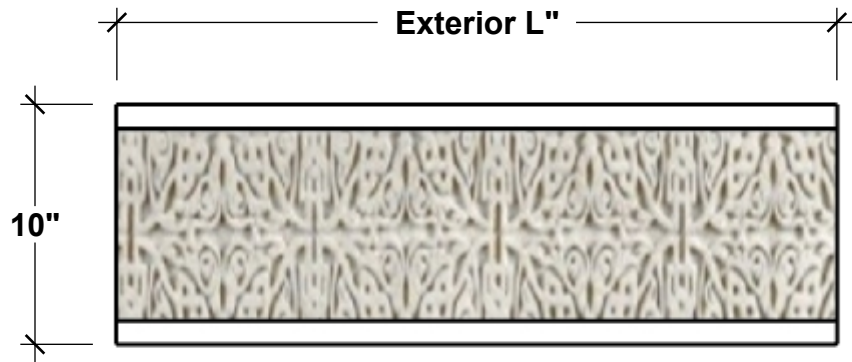

FRONT VIEW

Exterior Dimensions	Interior Dimensions
27"L x 9"W x 10"H	25"L x 7"W x 10"H
36"L x 9"W x 10"H	34"L x 7"W x 10"H
45"L x 9"W x 10"H	43"L x 7"W x 10"H
63"L x 9"W x 10"H	61"L x 7"W x 10"H
72"L x 9"W x 10"H	70"L x 7"W x 10"H

TOP VIEW

Color Options
Antigua
Zinc
Natural

BACK VIEW

GENERAL NOTES
1. Made of Fiberstone Material 2. Comes with Drainage Holes 3. Adjustable Railing Hooks allow our Window Box Deck Drapе Bracket to Fit Over Standard 2 x 4 or 2 x 6 Wood Deck Railings 4. The Super Deck Drapе Bracket with a 9" shelf depth by 19" Long can Accomodate Window Box from 19" to 36" 5. Longer Window Boxes, 42" - 72", will come with two Deck Drapе Bracket