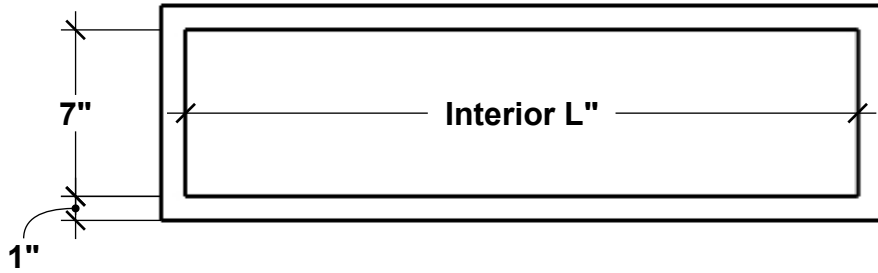

FRONT VIEW

Exterior Dimensions	Interior Dimensions
27"L x 9"W x 10"H	25"L x 7"W x 10"H
36"L x 9"W x 10"H	34"L x 7"W x 10"H
45"L x 9"W x 10"H	43"L x 7"W x 10"H
63"L x 9"W x 10"H	61"L x 7"W x 10"H
72"L x 9"W x 10"H	70"L x 7"W x 10"H

TOP VIEW

Color Options
Antigua
Zinc
Natural

BACK VIEW

GENERAL NOTES
1. Made of Fiberstone Material 2. Comes with Drainage Holes 3. Adjustable Railing Hooks allow our Window Box Deck Drapе Bracket to Fit Over Standard 2 x 4 or 2 x 6 Wood Deck Railings 4. The Super Deck Drapе Bracket with a 9" shelf depth by 19" Long can Accomodate Window Box from 19" to 36" 5. Longer Window Boxes, 42" - 72", will come with two Deck Drapе Bracket