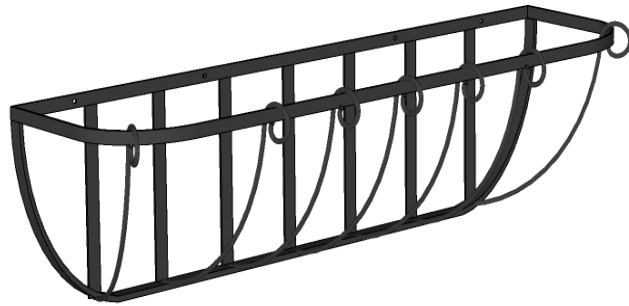

PERSPECTIVE VIEW

SIDE VIEW

L SIZE
24"
30"
36"
42"
48"
60"
72"

BACK VIEW

**GENERAL NOTES**

1. Frame: 3/4"W x 3/16" Thk Flat Bar, 6" Radius Corners
2. Rear supports: 1/2"W x 1/8" Thk Flat Bar, 5" Spacing O.C.
3. Scrolls: Ø 1/4" Round bar, 3" Spacing O.C.
4. Mounting Holes: Ø 1/4"
5. Scrolls not included in LxWxH Dimensions
6. Scrolls: 3" Diameter (adds approximately 6" to overall L. 3" to W)

 <b>HOOKS &amp; LATTICE</b> 6056 Corte Del Cedro, Carlsbad CA 92011 1-888-320-0626/service@plantersunlimited.com www.plantersunlimited.com	<b>PRODUCT DESCRIPTION</b>		<b>SKU</b>		<b>ORDER NUMBER</b>	<b>CUSTOMER SIGNATURE</b>
	Deluxe Scroll Window Box		501B			
	<b>DIMENSIONS</b>	<b>COLOR</b>	<b>FINISH</b>	<b>REP:</b>	<b>DB:</b>	<b>DATE</b>
	Black	Powder Coated				