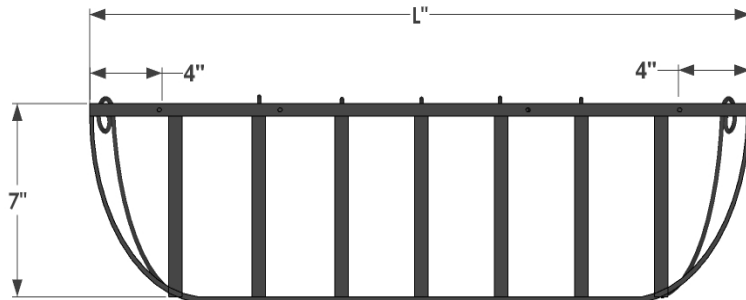

PERSPECTIVE VIEW

SIDE VIEW

L SIZE
24"
30"
36"
42"
48"
60"
72"

BACK VIEW

**GENERAL NOTES**

1. Frame: 3/4"W x 3/16" Thk Flat Bar, 6" Radius Corners
2. Rear supports: 1/2"W x 1/8" Thk Flat Bar, 5" Spacing O.C.
3. Scrolls: Ø 1/4" Round bar, 3" Spacing O.C.
4. Mounting Holes: Ø 1/4"
5. Scrolls not included in LxWxH Dimensions
6. Scrolls: 3" Diameter (adds approximately 6" to overall L. 3" to W)

 <b>HOOKS &amp; LATTICE</b> 6056 Corte Del Cedro, Carlsbad CA 92011 1-888-320-0626/service@plantersunlimited.com www.plantersunlimited.com	<b>PRODUCT DESCRIPTION</b>		<b>SKU</b>		<b>ORDER NUMBER</b>	<b>CUSTOMER SIGNATURE</b>
	Deluxe Scroll Window Box		501B			
	<b>DIMENSIONS</b>	<b>COLOR</b>	<b>FINISH</b>	<b>REP:</b>	<b>DB:</b>	<b>DATE</b>
	Black	Powder Coated				