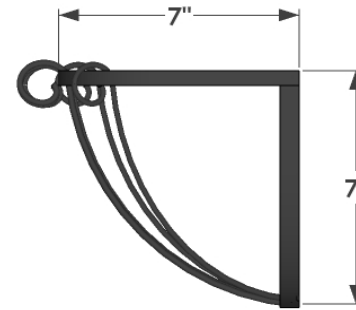

PERSPECTIVE VIEW

SIDE VIEW

L SIZE
24"
30"
36"
42"
48"
60"
72"

BACK VIEW

**GENERAL NOTES**

1. Frame: 3/4"W x 3/16" Thk Flat Bar, 6" Radius Corners
2. Rear supports: 1/2"W x 1/8" Thk Flat Bar, 5" Spacing O.C.
3. Scrolls: Ø 1/4" Round bar, 3" Spacing O.C.
4. Mounting Holes: Ø 1/4"
5. Scrolls not included in LxWxH Dimensions
6. Scrolls: 3" Diameter (adds approximately 6" to overall L. 3" to W)

 <b>HOOKS &amp; LATTICE</b> 6056 Corte Del Cedro, Carlsbad CA 92011 1-888-320-0626/service@plantersunlimited.com www.plantersunlimited.com	<b>PRODUCT DESCRIPTION</b>		<b>SKU</b>		<b>ORDER NUMBER</b>	<b>CUSTOMER SIGNATURE</b>
	Deluxe Scroll Window Box		501B			
	<b>DIMENSIONS</b>	<b>COLOR</b>	<b>FINISH</b>	<b>REP:</b>	<b>DB:</b>	<b>DATE</b>
	Black	Powder Coated				