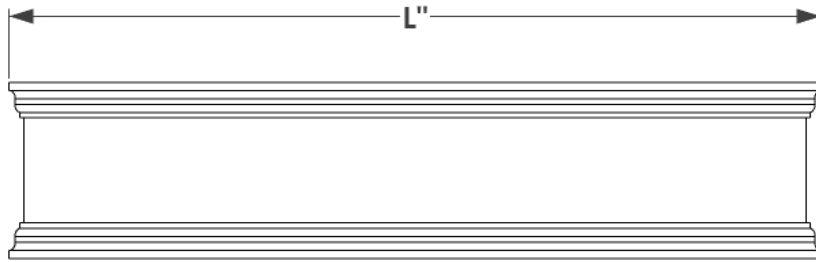

PERSPECTIVE VIEW

SIDE VIEW

BACK PERSPECTIVE VIEW

Direct mount, trim is flush with back panel

L SIZE	Exterior Dimensions
24"	25 1/4"L x 7 7/8"W x 8"H
30"	31 1/4"L x 7 7/8"W x 8"H
36"	37 1/4"L x 7 7/8"W x 8"H
42"	43 1/4"L x 7 7/8"W x 8"H
48"	49 1/4"L x 7 7/8"W x 8"H
60"	61 1/4"L x 7 7/8"W x 8"H
72"	73 1/4"L x 7 7/8"W x 8"H

GENERAL NOTES

Blank area for general notes.

 <b>HOOKS &amp; LATTICE</b> 6056 Corte Del Cedro, Carlsbad CA 92011 1-888-320-0626/service@plantersunlimited.com www.plantersunlimited.com	<b>PRODUCT DESCRIPTION</b>		<b>SKU</b>		<b>ORDER NUMBER</b>	<b>CUSTOMER SIGNATURE</b>
	Laguna PVC Windowbox, Direct Mount		A2-015			
	<b>DIMENSIONS</b>	<b>COLOR</b>	<b>FINISH</b>	<b>REP:</b>	<b>DB:</b>	<b>DATE</b>