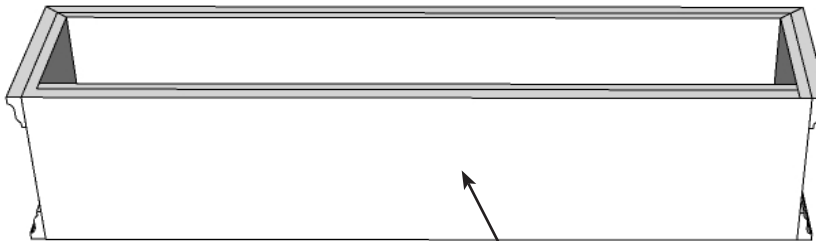

PERSPECTIVE VIEW

SIDE VIEW

BACK PERSPECTIVE VIEW

Direct mount, trim is flush with back panel

L SIZE	Exterior Dimensions
24"	25 1/4"L x 7 7/8"W x 8"H
30"	31 1/4"L x 7 7/8"W x 8"H
36"	37 1/4"L x 7 7/8"W x 8"H
42"	43 1/4"L x 7 7/8"W x 8"H
48"	49 1/4"L x 7 7/8"W x 8"H
60"	61 1/4"L x 7 7/8"W x 8"H
72"	73 1/4"L x 7 7/8"W x 8"H

GENERAL NOTES

Blank area for general notes.

 <b>HOOKS &amp; LATTICE</b> 6056 Corte Del Cedro, Carlsbad CA 92011 1-888-320-0626/service@plantersunlimited.com www.plantersunlimited.com	<b>PRODUCT DESCRIPTION</b>		<b>SKU</b>		<b>ORDER NUMBER</b>	<b>CUSTOMER SIGNATURE</b>
	Laguna PVC Windowbox, Direct Mount		A2-015			
	<b>DIMENSIONS</b>	<b>COLOR</b>	<b>FINISH</b>	<b>REP:</b>	<b>DB:</b>	<b>DATE</b>