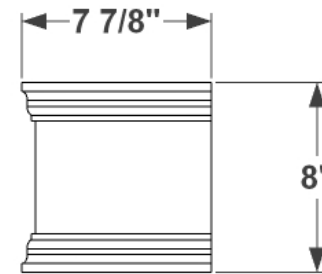

PERSPECTIVE VIEW

SIDE VIEW

BACK PERSPECTIVE VIEW

Direct mount, trim is flush with back panel

L SIZE	Exterior Dimensions
24"	25 1/4"L x 7 7/8"W x 8"H
30"	31 1/4"L x 7 7/8"W x 8"H
36"	37 1/4"L x 7 7/8"W x 8"H
42"	43 1/4"L x 7 7/8"W x 8"H
48"	49 1/4"L x 7 7/8"W x 8"H
60"	61 1/4"L x 7 7/8"W x 8"H
72"	73 1/4"L x 7 7/8"W x 8"H