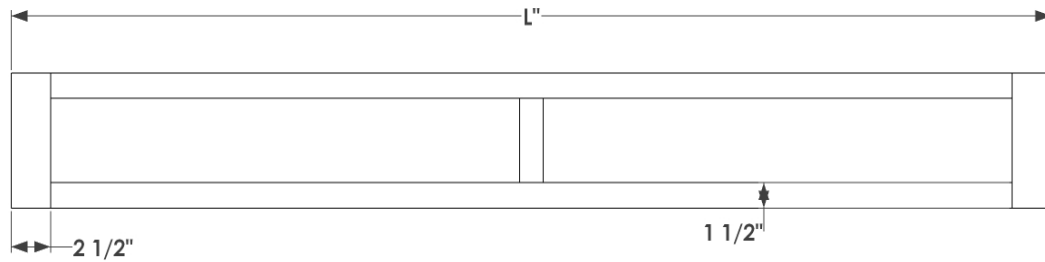

FRONT VIEW

SIDE VIEW

BACK PERSPECTIVE VIEW

Direct mount, trim is flush with back panel

L SIZE	Exterior Dimensions
24"	25"L x 7 3/4"W x 8"H
30"	31"L x 7 3/4"W x 8"H
36"	37"L x 7 3/4"W x 8"H
42"	43"L x 7 3/4"W x 8"H
48"	49"L x 7 3/4"W x 8"H
60"	61"L x 7 3/4"W x 8"H
72"	73"L x 7 3/4"W x 8"H

GENERAL NOTES

1. Direct mount, trim is flush with back panel
2. The window is made of 1/2" thick PVC. Trim adds 1" to length and 1/2" to width.

HOOKS & LATTICE

6056 Corte Del Cedro, Carlsbad CA 92011
 1-888-320-0626/service@plantersunlimited.com
 www.plantersunlimited.com

PRODUCT DESCRIPTION		SKU				ORDER NUMBER	CUSTOMER SIGNATURE
Solera PVC Windowbox, Direct Mount		A2-025					
DIMENSIONS	COLOR	FINISH	REP:	DB:	DATE		