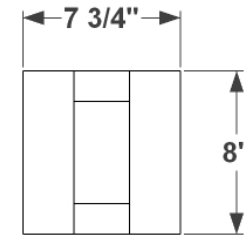

FRONT VIEW

SIDE VIEW

BACK PERSPECTIVE VIEW

Direct mount, trim is flush with back panel

L SIZE	Exterior Dimensions
24"	25"L x 7 3/4"W x 8"H
30"	31"L x 7 3/4"W x 8"H
36"	37"L x 7 3/4"W x 8"H
42"	43"L x 7 3/4"W x 8"H
48"	49"L x 7 3/4"W x 8"H
60"	61"L x 7 3/4"W x 8"H
72"	73"L x 7 3/4"W x 8"H

GENERAL NOTES

1. Direct mount, trim is flush with back panel
2. The window is made of 1/2" thick PVC. Trim adds 1" to length and 1/2" to width.

HOOKS & LATTICE

6056 Corte Del Cedro, Carlsbad CA 92011
 1-888-320-0626/service@plantersunlimited.com
 www.plantersunlimited.com

PRODUCT DESCRIPTION		SKU				ORDER NUMBER	CUSTOMER SIGNATURE
Solera PVC Windowbox, Direct Mount		A2-025					
DIMENSIONS	COLOR	FINISH	REP:	DB:	DATE		