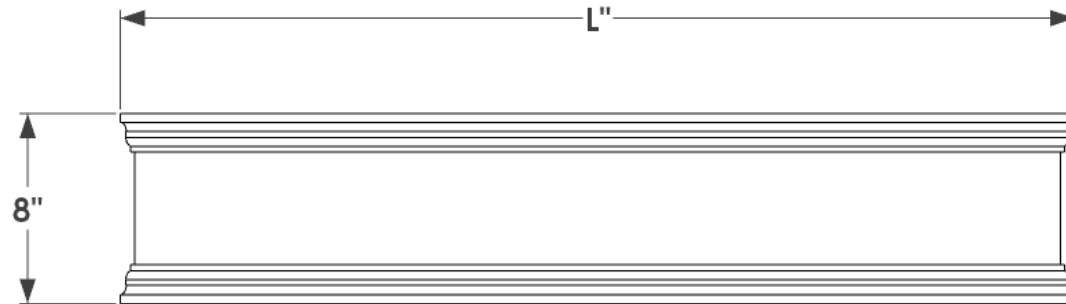

FRONT VIEW

L SIZE
24"
30"
36"
42"
48"
60"
72"

BACK PERSPECTIVE VIEW

Cleat mount, trim is flush with back panel

SIDE VIEW

GENERAL NOTES

1. Window box to have drainage
2. Comes w/ 3" x 3" Stainless steel brackets with 3/8" Dia screw hole
3. 26", 30", 36", 42" comes with 2 brackets and bolts  
48" comes with 3 brackets and bolts  
60", 72" comes with 4 brackets and bolts